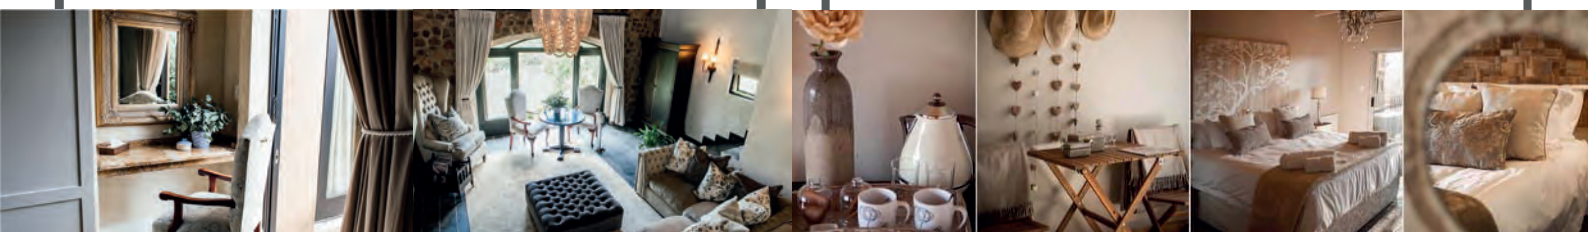

The accommodation includes breakfast which is served between 08:00 am and 09:30 am. Each room features a TV with selected DStv channels, a hairdryer, a shaver plug, a bar fridge with bottled water, a safe, towels as well as tea- and coffee- making facilities. All rooms are serviced daily. Free Wi-Fi is available for all guests.

Monchique Guesthouse

+/- 3km's from Oakfield Farm

ABOUT:

Monchique Boutique Guest House is a luxurious 4 star award winning country retreat that offers affordable holiday, wedding and business accommodation. We pride ourselves on top-class amenities and service delivered with a special personal touch. Our accent is on luxury, hospitality and friendliness - which you will experience from the moment you arrive.